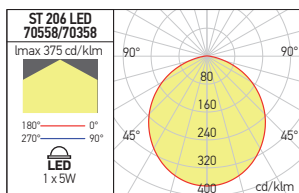

ST 205 LED

Smarter®

RECESSED DOWNLIGHTS
SPOTURI ÎNCASTRATE
INCASSI

PHOTOMETRIC DATA

Code	LED type	Power	Input voltage	LED flux	System flux	CCT	Driver	Optics	CRI		Weight
70557 WH	SMD 5730 EPISTAR	5W	220-240V AC	510 lm	295 lm	3000K	Included	120°	80		Ø75 mm 0,20 kg
70357 WH	SMD 5730 EPISTAR	5W	220-240V AC	560 lm	320 lm	4000K	Included	120°	80		Ø75 mm 0,20 kg

ST 206 LED

RECESSED DOWNLIGHTS
SPOTURI ÎNCASTRATE
INCASSI

PHOTOMETRIC DATA

Code	LED type	Power	Input voltage	LED flux	System flux	CCT	Driver	Optics	CRI		Weight
70558 WH	SMD 5730 EPISTAR	5W	220-240V AC	510 lm	295 lm	3000K	Included	120°	80		Ø75 mm 0,25 kg
70358 WH	SMD 5730 EPISTAR	5W	220-240V AC	560 lm	320 lm	4000K	Included	120°	80		Ø75 mm 0,25 kg