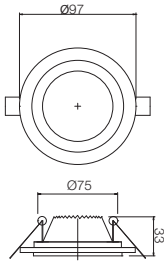

ST 205 LED

Smarter®

RECESSED DOWNLIGHTS
SPOTURI ÎNCASTRATE
INCASSI

PHOTOMETRIC DATA

Code	LED type	Power	Input voltage	LED flux	System flux	CCT	Driver	Optics	CRI		Weight
70557 WH	SMD 5730 EPISTAR	5W	220-240V AC	510 lm	295 lm	3000K	Included	120°	80		Ø75 mm 0,20 kg
70357 WH	SMD 5730 EPISTAR	5W	220-240V AC	560 lm	320 lm	4000K	Included	120°	80		Ø75 mm 0,20 kg

ST 206 LED

RECESSED DOWNLIGHTS
SPOTURI ÎNCASTRATE
INCASSI

PHOTOMETRIC DATA

Code	LED type	Power	Input voltage	LED flux	System flux	CCT	Driver	Optics	CRI		Weight
70558 WH	SMD 5730 EPISTAR	5W	220-240V AC	510 lm	295 lm	3000K	Included	120°	80		Ø75 mm 0,25 kg
70358 WH	SMD 5730 EPISTAR	5W	220-240V AC	560 lm	320 lm	4000K	Included	120°	80		Ø75 mm 0,25 kg