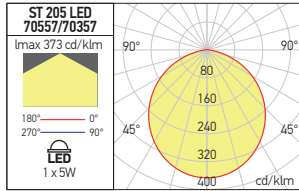

ST 205 LED

Smarter®

RECESSED DOWNLIGHTS
SPOTURI ÎNCASTRATE
INCASSI

PHOTOMETRIC DATA

Code	LED type	Power	Input voltage	LED flux	System flux	CCT	Driver	Optics	CRI		Weight
70557 WH	SMD 5730 EPISTAR	5W	220-240V AC	510 lm	295 lm	3000K	Included	120°	80		Ø75 mm 0,20 kg
70357 WH	SMD 5730 EPISTAR	5W	220-240V AC	560 lm	320 lm	4000K	Included	120°	80		Ø75 mm 0,20 kg

ST 206 LED

RECESSED DOWNLIGHTS
SPOTURI ÎNCASTRATE
INCASSI

PHOTOMETRIC DATA

Code	LED type	Power	Input voltage	LED flux	System flux	CCT	Driver	Optics	CRI		Weight
70558 WH	SMD 5730 EPISTAR	5W	220-240V AC	510 lm	295 lm	3000K	Included	120°	80		Ø75 mm 0,25 kg
70358 WH	SMD 5730 EPISTAR	5W	220-240V AC	560 lm	320 lm	4000K	Included	120°	80		Ø75 mm 0,25 kg