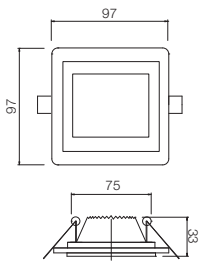

ST 205 LED

Smarter®

RECESSED DOWNLIGHTS
SPOTURI ÎNCASTRATE
INCASSI

PHOTOMETRIC DATA

Code	LED type	Power	Input voltage	LED flux	System flux	CCT	Driver	Optics	CRI		Weight
70557 WH	SMD 5730 EPISTAR	5W	220-240V AC	510 lm	295 lm	3000K	Included	120°	80		Ø75 mm 0,20 kg
70357 WH	SMD 5730 EPISTAR	5W	220-240V AC	560 lm	320 lm	4000K	Included	120°	80		Ø75 mm 0,20 kg

ST 206 LED

RECESSED DOWNLIGHTS
SPOTURI ÎNCASTRATE
INCASSI

PHOTOMETRIC DATA

Code	LED type	Power	Input voltage	LED flux	System flux	CCT	Driver	Optics	CRI		Weight
70558 WH	SMD 5730 EPISTAR	5W	220-240V AC	510 lm	295 lm	3000K	Included	120°	80		Ø75 mm 0,25 kg
70358 WH	SMD 5730 EPISTAR	5W	220-240V AC	560 lm	320 lm	4000K	Included	120°	80		Ø75 mm 0,25 kg