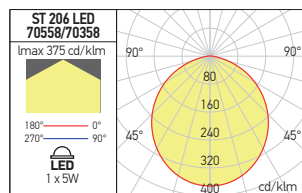

ST 205 LED

Smarter®

RECESSED DOWNLIGHTS
SPOTURI ÎNCASTRATE
INCASSI

PHOTOMETRIC DATA

Code	LED type	Power	Input voltage	LED flux	System flux	CCT	Driver	Optics	CRI		Weight
70557 WH	SMD 5730 EPISTAR	5W	220-240V AC	510 lm	295 lm	3000K	Included	120°	80		Ø75 mm, 0,20 kg
70357 WH	SMD 5730 EPISTAR	5W	220-240V AC	560 lm	320 lm	4000K	Included	120°	80		Ø75 mm, 0,20 kg

ST 206 LED

RECESSED DOWNLIGHTS
SPOTURI ÎNCASTRATE
INCASSI

PHOTOMETRIC DATA

Code	LED type	Power	Input voltage	LED flux	System flux	CCT	Driver	Optics	CRI		Weight
70558 WH	SMD 5730 EPISTAR	5W	220-240V AC	510 lm	295 lm	3000K	Included	120°	80		Ø75 mm, 0,25 kg
70358 WH	SMD 5730 EPISTAR	5W	220-240V AC	560 lm	320 lm	4000K	Included	120°	80		Ø75 mm, 0,25 kg