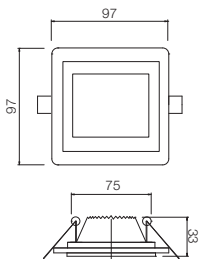

ST 205 LED

Smarter®

RECESSED DOWNLIGHTS
SPOTURI ÎNCASTRATE
INCASSI

PHOTOMETRIC DATA

Code	LED type	Power	Input voltage	LED flux	System flux	CCT	Driver	Optics	CRI		Weight
70557 WH	SMD 5730 EPISTAR	5W	220-240V AC	510 lm	295 lm	3000K	Included	120°	80		Ø75 mm, 0,20 kg
70357 WH	SMD 5730 EPISTAR	5W	220-240V AC	560 lm	320 lm	4000K	Included	120°	80		Ø75 mm, 0,20 kg

ST 206 LED

RECESSED DOWNLIGHTS
SPOTURI ÎNCASTRATE
INCASSI

PHOTOMETRIC DATA

Code	LED type	Power	Input voltage	LED flux	System flux	CCT	Driver	Optics	CRI		Weight
70558 WH	SMD 5730 EPISTAR	5W	220-240V AC	510 lm	295 lm	3000K	Included	120°	80		Ø75 mm, 0,25 kg
70358 WH	SMD 5730 EPISTAR	5W	220-240V AC	560 lm	320 lm	4000K	Included	120°	80		Ø75 mm, 0,25 kg