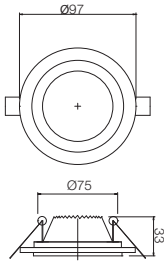

ST 205 LED

Smarter®

RECESSED DOWNLIGHTS
SPOTURI ÎNCASTRATE
INCASSI

PHOTOMETRIC DATA

Code	LED type	Power	Input voltage	LED flux	System flux	CCT	Driver	Optics	CRI		Weight
70557 WH	SMD 5730 EPISTAR	5W	220-240V AC	510 lm	295 lm	3000K	Included	120°	80		Ø75 mm, 0,20 kg
70357 WH	SMD 5730 EPISTAR	5W	220-240V AC	560 lm	320 lm	4000K	Included	120°	80		Ø75 mm, 0,20 kg

ST 206 LED

RECESSED DOWNLIGHTS
SPOTURI ÎNCASTRATE
INCASSI

PHOTOMETRIC DATA

Code	LED type	Power	Input voltage	LED flux	System flux	CCT	Driver	Optics	CRI		Weight
70558 WH	SMD 5730 EPISTAR	5W	220-240V AC	510 lm	295 lm	3000K	Included	120°	80		Ø75 mm, 0,25 kg
70358 WH	SMD 5730 EPISTAR	5W	220-240V AC	560 lm	320 lm	4000K	Included	120°	80		Ø75 mm, 0,25 kg