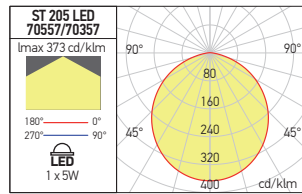

ST 205 LED

Smarter®

RECESSED DOWNLIGHTS
SPOTURI ÎNCASTRATE
INCASSI

PHOTOMETRIC DATA

Code	LED type	Power	Input voltage	LED flux	System flux	CCT	Driver	Optics	CRI		Weight
70557 WH	SMD 5730 EPISTAR	5W	220-240V AC	510 lm	295 lm	3000K	Included	120°	80		Ø75 mm, 0,20 kg
70357 WH	SMD 5730 EPISTAR	5W	220-240V AC	560 lm	320 lm	4000K	Included	120°	80		Ø75 mm, 0,20 kg

ST 206 LED

RECESSED DOWNLIGHTS
SPOTURI ÎNCASTRATE
INCASSI

PHOTOMETRIC DATA

Code	LED type	Power	Input voltage	LED flux	System flux	CCT	Driver	Optics	CRI		Weight
70558 WH	SMD 5730 EPISTAR	5W	220-240V AC	510 lm	295 lm	3000K	Included	120°	80		Ø75 mm, 0,25 kg
70358 WH	SMD 5730 EPISTAR	5W	220-240V AC	560 lm	320 lm	4000K	Included	120°	80		Ø75 mm, 0,25 kg