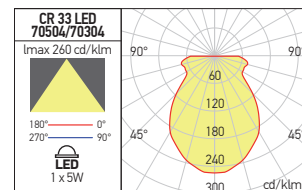

CR 31/32 LED

Smarter

RECESSED DOWNLIGHTS
SPOTURI ÎNCASTRATE
INCASSI

CR31

CR32

PHOTOMETRIC DATA

Code	LED type	Power	Input voltage	LED flux	System flux	CCT	Driver	Optics	CRI		Weight
CR31											
70502	POWER LED EPISTAR	1x1W	220-240V AC	97 lm	53 lm	3000K	Included	110°	80	Ø20 mm	0,12 kg
70302	POWER LED EPISTAR	1x1W	220-240V AC	105 lm	58 lm	4000K	Included	110°	80	Ø20 mm	0,12 kg
CR32											
70503	POWER LED EPISTAR	1x1W	220-240V AC	97 lm	51 lm	3000K	Included	110°	80	Ø20 mm	0,12 kg
70303	POWER LED EPISTAR	1x1W	220-240V AC	105 lm	54 lm	4000K	Included	110°	80	Ø20 mm	0,12 kg

IT

Incassi fissi dotati LED di potenza, struttura in alluminio cromato, diffusore in cristallo sfaccettato.

CR 33 LED

RECESSED DOWNLIGHTS
SPOTURI ÎNCASTRATE
INCASSI

PHOTOMETRIC DATA

Code	LED type	Power	Input voltage	LED flux	System flux	CCT	Driver	Optics	CRI		Weight
70504	POWER LED EPISTAR	5W	220-240V AC	450 lm	244 lm	3000K	Included	110°	80	Ø13 mm	0,75 kg
70304	POWER LED EPISTAR	5W	220-240V AC	490 lm	265 lm	4000K	Included	110°	80	Ø13 mm	0,75 kg