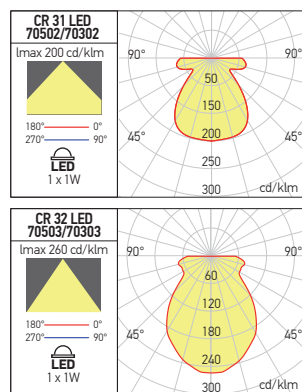

CR 31/32 LED

Smarter

RECESSED DOWNLIGHTS
SPOTURI ÎNCASTRATE
INCASSI

CR31

CR32

PHOTOMETRIC DATA

Code	LED type	Power	Input voltage	LED flux	System flux	CCT	Driver	Optics	CRI		Weight
CR31											
70502	POWER LED EPISTAR	1x1W	220-240V AC	97 lm	53 lm	3000K	Included	110°	80	Ø20 mm	0,12 kg
70302	POWER LED EPISTAR	1x1W	220-240V AC	105 lm	58 lm	4000K	Included	110°	80	Ø20 mm	0,12 kg
CR32											
70503	POWER LED EPISTAR	1x1W	220-240V AC	97 lm	51 lm	3000K	Included	110°	80	Ø20 mm	0,12 kg
70303	POWER LED EPISTAR	1x1W	220-240V AC	105 lm	54 lm	4000K	Included	110°	80	Ø20 mm	0,12 kg

IT

Incassi fissi dotati LED di potenza, struttura in alluminio cromato, diffusore in cristallo sfaccettato.

CR 33 LED

RECESSED DOWNLIGHTS
SPOTURI ÎNCASTRATE
INCASSI

PHOTOMETRIC DATA

Code	LED type	Power	Input voltage	LED flux	System flux	CCT	Driver	Optics	CRI		Weight
70504	POWER LED EPISTAR	5W	220-240V AC	450 lm	244 lm	3000K	Included	110°	80	Ø13 mm	0,75 kg
70304	POWER LED EPISTAR	5W	220-240V AC	490 lm	265 lm	4000K	Included	110°	80	Ø13 mm	0,75 kg