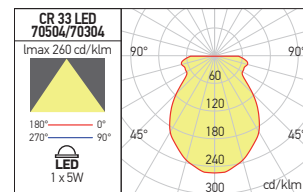

### PHOTOMETRIC DATA

Code	LED type	Power	Input voltage	LED flux	System flux	CCT	Driver	Optics	CRI		Weight
<b>CR31</b>											
<b>70502</b>	POWER LED EPISTAR	1x1W	220-240V AC	97 lm	53 lm	3000K	Included	110°	80	Ø20 mm	0,12 kg
<b>70302</b>	POWER LED EPISTAR	1x1W	220-240V AC	105 lm	58 lm	4000K	Included	110°	80	Ø20 mm	0,12 kg
<b>CR32</b>											
<b>70503</b>	POWER LED EPISTAR	1x1W	220-240V AC	97 lm	51 lm	3000K	Included	110°	80	Ø20 mm	0,12 kg
<b>70303</b>	POWER LED EPISTAR	1x1W	220-240V AC	105 lm	54 lm	4000K	Included	110°	80	Ø20 mm	0,12 kg

### PHOTOMETRIC DATA

Code	LED type	Power	Input voltage	LED flux	System flux	CCT	Driver	Optics	CRI		Weight
<b>70504</b>	POWER LED EPISTAR	5W	220-240V AC	450 lm	244 lm	3000K	Included	110°	80	Ø13 mm	0,75 kg
<b>70304</b>	POWER LED EPISTAR	5W	220-240V AC	490 lm	265 lm	4000K	Included	110°	80	Ø13 mm	0,75 kg