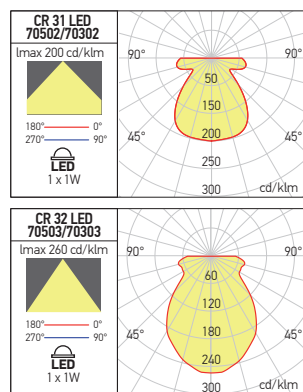

### PHOTOMETRIC DATA

Code	LED type	Power	Input voltage	LED flux	System flux	CCT	Driver	Optics	CRI		Weight
<b>CR31</b>											
<b>70502</b>	POWER LED EPISTAR	1x1W	220-240V AC	97 lm	53 lm	3000K	Included	110°	80	Ø20 mm	0,12 kg
<b>70302</b>	POWER LED EPISTAR	1x1W	220-240V AC	105 lm	58 lm	4000K	Included	110°	80	Ø20 mm	0,12 kg
<b>CR32</b>											
<b>70503</b>	POWER LED EPISTAR	1x1W	220-240V AC	97 lm	51 lm	3000K	Included	110°	80	Ø20 mm	0,12 kg
<b>70303</b>	POWER LED EPISTAR	1x1W	220-240V AC	105 lm	54 lm	4000K	Included	110°	80	Ø20 mm	0,12 kg

### PHOTOMETRIC DATA

Code	LED type	Power	Input voltage	LED flux	System flux	CCT	Driver	Optics	CRI		Weight
<b>70504</b>	POWER LED EPISTAR	5W	220-240V AC	450 lm	244 lm	3000K	Included	110°	80	Ø13 mm	0,75 kg
<b>70304</b>	POWER LED EPISTAR	5W	220-240V AC	490 lm	265 lm	4000K	Included	110°	80	Ø13 mm	0,75 kg