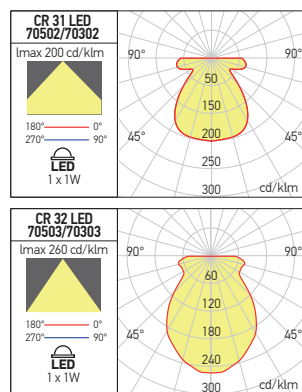

CR 31/32 LED

Smarter®

RECESSED DOWNLIGHTS
SPOTURI ÎNCASTRATE
INCASSI

CR31

CR32

PHOTOMETRIC DATA

Code	LED type	Power	Input voltage	LED flux	System flux	CCT	Driver	Optics	CRI		Weight
CR31											
70502	POWER LED EPISTAR	1x1W	220-240V AC	97 lm	53 lm	3000K	Included	110°	80	Ø20 mm	0,12 kg
70302	POWER LED EPISTAR	1x1W	220-240V AC	105 lm	58 lm	4000K	Included	110°	80	Ø20 mm	0,12 kg
CR32											
70503	POWER LED EPISTAR	1x1W	220-240V AC	97 lm	51 lm	3000K	Included	110°	80	Ø20 mm	0,12 kg
70303	POWER LED EPISTAR	1x1W	220-240V AC	105 lm	54 lm	4000K	Included	110°	80	Ø20 mm	0,12 kg

IT

Incassi fissi dotati LED di potenza, struttura in alluminio cromato, diffusore in cristallo sfaccettato.

CR 33 LED

RECESSED DOWNLIGHTS
SPOTURI ÎNCASTRATE
INCASSI

PHOTOMETRIC DATA

Code	LED type	Power	Input voltage	LED flux	System flux	CCT	Driver	Optics	CRI		Weight
70504	POWER LED EPISTAR	5W	220-240V AC	450 lm	244 lm	3000K	Included	110°	80	Ø13 mm	0,75 kg
70304	POWER LED EPISTAR	5W	220-240V AC	490 lm	265 lm	4000K	Included	110°	80	Ø13 mm	0,75 kg