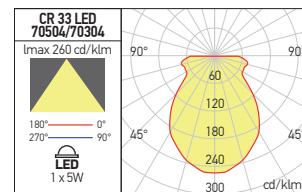

CR 31/32 LED

Smarter®

RECESSED DOWNLIGHTS
SPOTURI ÎNCASTRATE
INCASSI

CR31

CR32

PHOTOMETRIC DATA

Code	LED type	Power	Input voltage	LED flux	System flux	CCT	Driver	Optics	CRI		Weight
CR31											
70502	POWER LED EPISTAR	1x1W	220-240V AC	97 lm	53 lm	3000K	Included	110°	80	Ø20 mm	0,12 kg
70302	POWER LED EPISTAR	1x1W	220-240V AC	105 lm	58 lm	4000K	Included	110°	80	Ø20 mm	0,12 kg
CR32											
70503	POWER LED EPISTAR	1x1W	220-240V AC	97 lm	51 lm	3000K	Included	110°	80	Ø20 mm	0,12 kg
70303	POWER LED EPISTAR	1x1W	220-240V AC	105 lm	54 lm	4000K	Included	110°	80	Ø20 mm	0,12 kg

IT

Incassi fissi dotati LED di potenza, struttura in alluminio cromato, diffusore in cristallo sfaccettato.

CR 33 LED

RECESSED DOWNLIGHTS
SPOTURI ÎNCASTRATE
INCASSI

PHOTOMETRIC DATA

Code	LED type	Power	Input voltage	LED flux	System flux	CCT	Driver	Optics	CRI		Weight
70504	POWER LED EPISTAR	5W	220-240V AC	450 lm	244 lm	3000K	Included	110°	80	Ø13 mm	0,75 kg
70304	POWER LED EPISTAR	5W	220-240V AC	490 lm	265 lm	4000K	Included	110°	80	Ø13 mm	0,75 kg