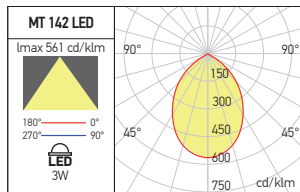

PHOTOMETRIC DATA

SURFACE MOUNTING

RECESSED MOUNTING