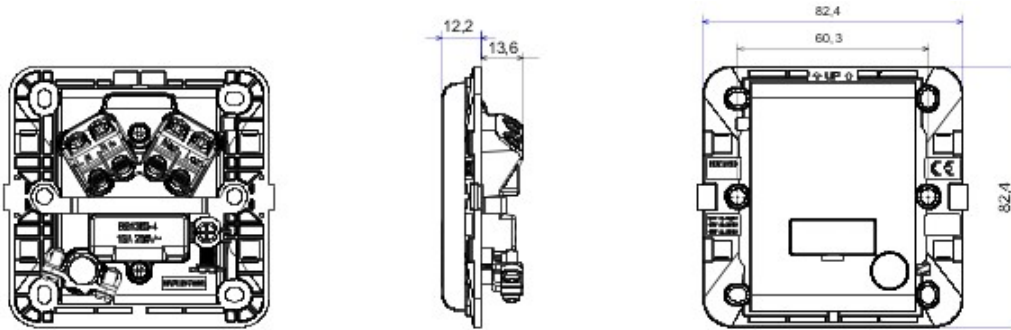

Wiring devices system characterized by its profile and shape inspired to the Chorus family feeling. Wide range of plates with an Italian design, articulated into two families, GEO and LUX cover plates, available in many materials and finishes. The range is available in three colors: glossy white, satin black, painted titanium and fits in 3x3 inches (1-gang) and 3x6 inches (2-gang) British Standard boxes. Range expandable thanks to the Chorus modular devices.

Categorie	Unswitched fused connection unit	Descriere	13 A
Culoare	Alb	Tensiune	250V ac
Terminale de cablare	Cu șuruburi	Standard	BS 1363-4
Rezistență la tensiunea de test	2000 V la 50 Hz pentru 1 minut	Rezistența izolației	> 5 MOhm
Termo-presiune cu bilă	125 °C	Glow Test conductori	850 °C
Strângere terminal la tracțiune cablu	> 50 N	Capacitate strângere terminal cabluri flexibile (mm2)	min. 1 - max. 2,5
Capacitate strângere terminal cabluri rigide (mm2)	min. 1 - max. 2,5	Cable Ø min	5 mm
Cable Ø max	11 mm		

### DIMENSIONAL