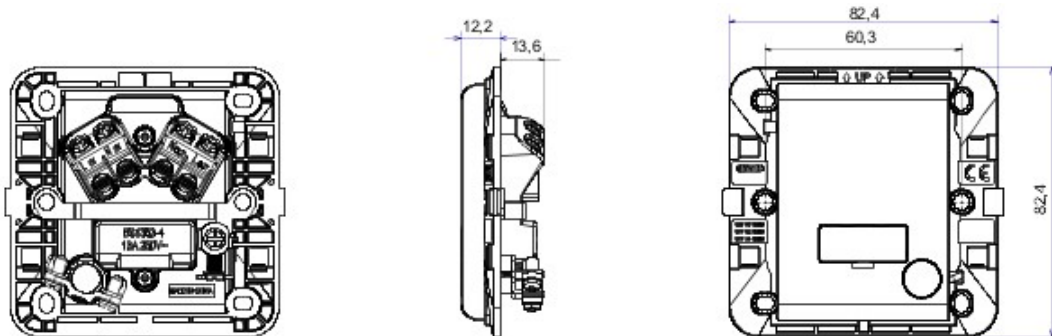

Wiring devices system characterized by its profile and shape inspired to the Chorus family feeling. Wide range of plates with an Italian design, articulated into two families, GEO and LUX cover plates, available in many materials and finishes. The range is available in three colors: glossy white, satin black, painted titanium and fits in 3x3 inches (1-gang) and 3x6 inches (2-gang) British Standard boxes. Range expandable thanks to the Chorus modular devices.

Categorie	Unswitched fused connection unit	Descriere	13 A
Culoare	Alb	Tip	Localizare luminoasă
Tensiune	250V ac	Terminale de cablare	Cu șuruburi
Standard	BS 1363-4	Rezistență la tensiunea de test	2000 V la 50 Hz pentru 1 minut
Rezistența izolației	> 5 MOhm	Termo-presiune cu bilă	125 °C
Glow Test conductori	850 °C	Strângere terminal la tracțiune cablu	> 50 N
Capacitate strângere terminal cabluri flexibile (mm2)	min. 1 - max. 2,5	Capacitate strângere terminal cabluri rigide (mm2)	min. 1 - max. 2,5
Cable Ø min	5 mm	Cable Ø max	11 mm

### DIMENSIONAL