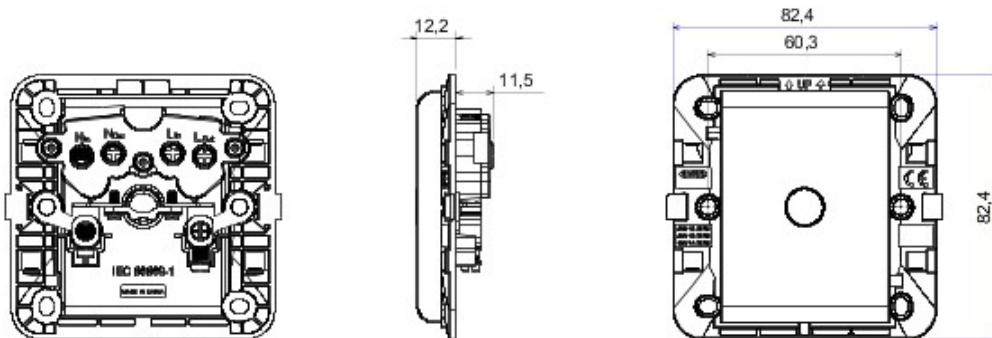

Wiring devices system characterized by its profile and shape inspired to the Chorus family feeling. Wide range of plates with an Italian design, articulated into two families, GEO and LUX cover plates, available in many materials and finishes. The range is available in three colors: glossy white, satin black, painted titanium and fits in 3x3 inches (1-gang) and 3x6 inches (2-gang) British Standard boxes. Range expandable thanks to the Chorus modular devices.

Categorie	Cable outlet	Descriere	20 A
Culoare	Alb	Tensiune	250V ac
Terminale de cablare	Cu șuruburi	Standard	IEC 60669-1
Rezistență la tensiunea de test	2000 V la 50 Hz pentru 1 minut	Rezistența izolației	> 5 MOhm
Termo-presiune cu bilă	125 °C	Glow Test conductori	850 °C
Strângere terminal la tracțiune cablu	> 50 N	Capacitate strângere terminal cabluri flexibile (mm2)	min. 2,5 - max. 6
Capacitate strângere terminal cabluri rigide (mm2)	min. 2,5 - max. 6	Cable Ø min	5 mm
Cable Ø max	11 mm		

### DIMENSIONAL