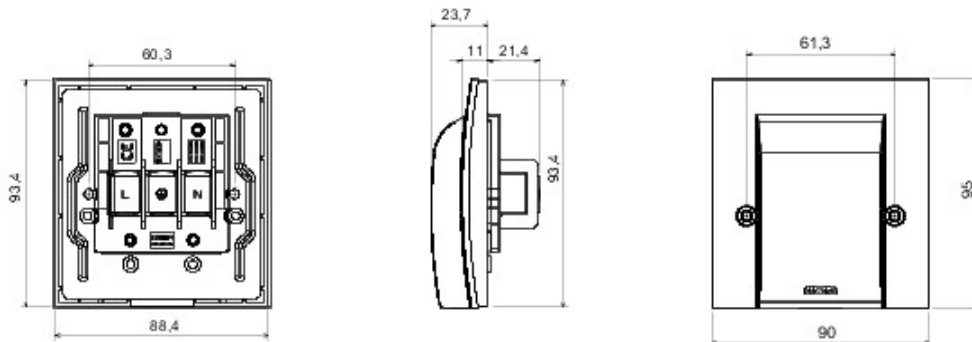

Wiring devices system characterized by its profile and shape inspired to the Chorus family feeling. Wide range of plates with an Italian design, articulated into two families, GEO and LUX cover plates, available in many materials and finishes. The range is available in three colors: glossy white, satin black, painted titanium and fits in 3x3 inches (1-gang) and 3x6 inches (2-gang) British Standard boxes. Range expandable thanks to the Chorus modular devices.

Categorie	Cable outlet	Descriere	45A
Culoare	Alb	Tensiune	250V ac
Terminale de cablare	Cu șuruburi	Standard	IEC 60669-1
Rezistență la tensiunea de test	2000 V la 50 Hz pentru 1 minut	Rezistența izolației	> 5 MOhm
Termo-presiune cu bilă	125 °C	Glow Test conductori	850 °C
Strângere terminal la tracțiune cablu	> 50 N	Capacitate strângere terminal cabluri flexibile (mm2)	min. 6 - max. 16
Capacitate strângere terminal cabluri rigide (mm2)	min. 6 - max. 16	Cable Ø min	10 mm
Cable Ø max	17 mm		

### DIMENSIONAL