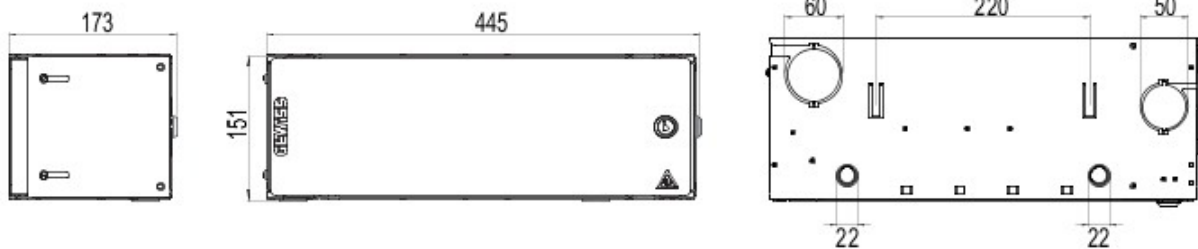

DIMENSIONAL

STANDARDS/APPROVALS

GEWISS S.p.A. Via A. Volta, 1
24069 Cenate Sotto - Bergamo - Italy
tel. +39 035 94 61 11 fax +39 035 94 69 09

www.gewiss.com
sat@gewiss.com
Last update 19/08/2021

Data, measures, designs and pictures are shown only as informative purposes, and could be changed without previous notice