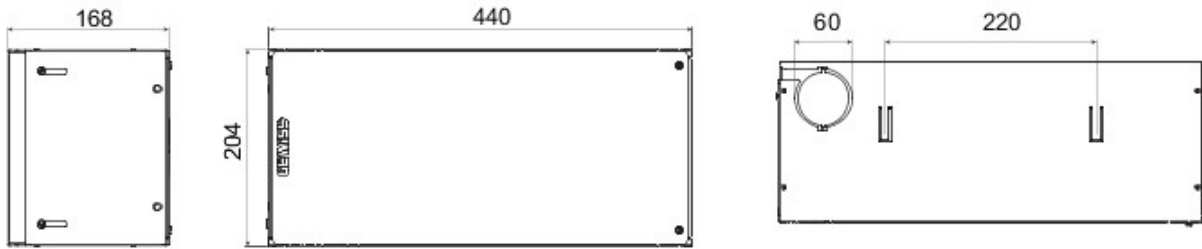

Categorie	Optical fiber cable management cabinet	Material	Metal
Finisare	Textured	Culoare	Grey (RAL 7035)
Nr. Orificii Ø 60 mm	2	Dimensiuni LxHxP (mm)	440x204x168
Instalare	Wall mount/In 19" cabinets	Unitate de cablaj	5 U

DIMENSIONAL

STANDARDS/APPROVALS

GEWISS S.p.A. Via A. Volta, 1
24069 Cenate Sotto - Bergamo - Italy
tel. +39 035 94 61 11 fax +39 035 94 69 09

www.gewiss.com
sat@gewiss.com
Last update 19/08/2021

Data, measures, designs and pictures are shown only as informative purposes, and could be changed without previous notice