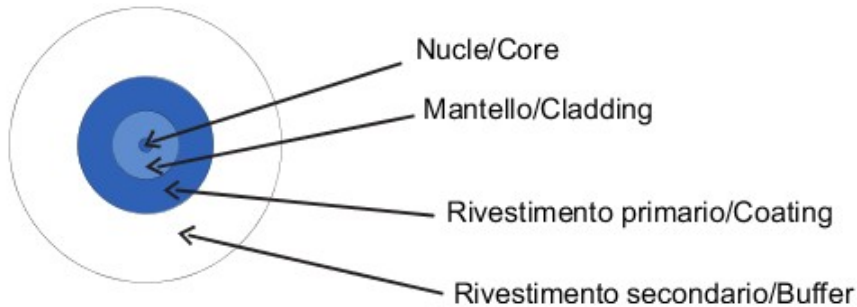

Complete system for the connection and distribution of LAN networks in residential and tertiary sector environments.

The range includes fibre optic solutions, wall panels, floor cabinets and copper wiring products.

The Data Center series provides all the products necessary to create a multi-service fibre optic infrastructure for residential buildings, in full compliance with all the indications dictated by the new IEC Guide 306-2 and Law 164/14.

Categorie	Optical connector	Cable colour	Alb
No. optical fibers	1	Lungimea	1 m
Ø sheath	0,9 mm	For connectors	SC/APC - SC/APC
Clasificare	G.657.A2 / B6_a2 Bend Insensitive	Ø core	9 µm
Ø cladding	125 µm	Outer jacket	LSZH
Cablu	Tight - OS2	Minimum bend radius (Dynamic)	25x cable diameter
Minimum bend radius (Static)	15x cable diameter	Max attenuation (@1310 nm / @1550 nm)	0.35 / 0.2 dB/Km
Temperatură de funcționare	From -20°C to +60°C		

DIMENSIONAL

STANDARDS/APPROVALS

GEWISS S.p.A. Via A. Volta, 1
24069 Cenate Sotto - Bergamo - Italy
tel. +39 035 94 61 11 fax +39 035 94 69 09

www.gewiss.com
sat@gewiss.com
Last update 19/08/2021

Data, measures, designs and pictures are shown only as informative purposes, and could be changed without previous notice