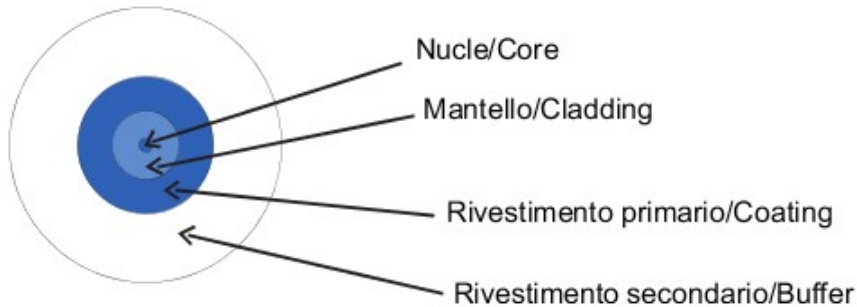

Complete system for the connection and distribution of LAN networks in residential and tertiary sector environments.

The range includes fibre optic solutions, wall panels, floor cabinets and copper wiring products.

The Data Center series provides all the products necessary to create a multi-service fibre optic infrastructure for residential buildings, in full compliance with all the indications dictated by the new IEC Guide 306-2 and Law 164/14.

Categorie	Optical connector	Cable colour	Alb
No. optical fibers	1	Lungimea	2 m
Ø sheath	0,9 mm	For connectors	SC/APC - SC/APC
Clasificare	G.657.A2 / B6_a2 Bend Insensitive	Ø core	9 µm
Ø cladding	125 µm	Outer jacket	LSZH
Cablu	Tight - OS2	Minimum bend radius (Dynamic)	25x cable diameter
Minimum bend radius (Static)	15x cable diameter	Max attenuation (@1310 nm / @1550 nm)	0.35 / 0.2 dB/Km
Temperatură de funcționare	From -20°C to +60°C		

DIMENSIONAL

STANDARDS/APPROVALS

GEWISS S.p.A. Via A. Volta, 1
24069 Cenate Sotto - Bergamo - Italy
tel. +39 035 94 61 11 fax +39 035 94 69 09

www.gewiss.com
sat@gewiss.com
Last update 19/08/2021

Data, measures, designs and pictures are shown only as informative purposes, and could be changed without previous notice