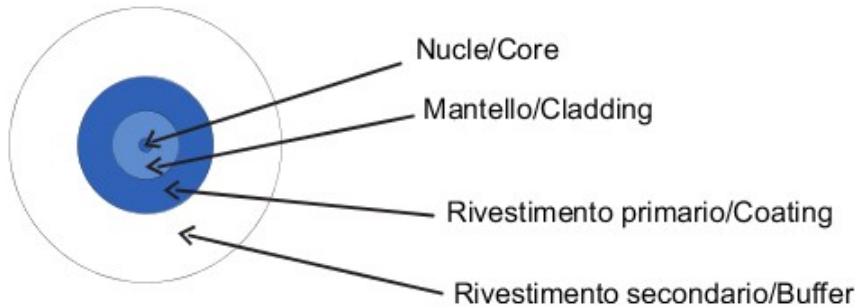

Complete system for the connection and distribution of LAN networks in residential and tertiary sector environments.

The range includes fibre optic solutions, wall panels, floor cabinets and copper wiring products.

The Data Center series provides all the products necessary to create a multi-service fibre optic infrastructure for residential buildings, in full compliance with all the indications dictated by the new IEC Guide 306-2 and Law 164/14.

Categorie	Optical connector	Cable colour	Alb
No. optical fibers	1	Lungimea	10 m
Ø sheath	2,6 mm	Ø pulling sheath	< 4 mm
For connectors	SC/APC - Fiber Fast	Clasificare	G.657.A2 / B6_a2 Bend Insensitive
Ø core	9 µm	Ø cladding	125 µm
Strength member	Kevlar	Outer jacket	LSZH
Cablu	Loose - OS2	CPR class	Cca-s1b,d1,a1
Tension	50 N	Minimum bend radius (Dynamic)	20x cable diameter
Minimum bend radius (Static)	10x cable diameter	Max attenuation (@1310 nm / @1550 nm)	0.35 / 0.2 dB/Km
Temperatură de funcționare	From -10°C to +60°C		

DIMENSIONAL

STANDARDS/APPROVALS

GEWISS S.p.A. Via A. Volta, 1
24069 Cenate Sotto - Bergamo - Italy
tel. +39 035 94 61 11 fax +39 035 94 69 09

www.gewiss.com
sat@gewiss.com
Last update 19/08/2021

Data, measures, designs and pictures are shown only as informative purposes, and could be changed without previous notice