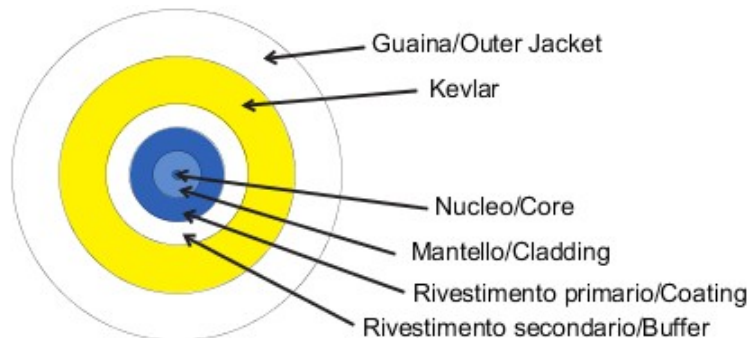

DIMENSIONAL

STANDARDS/APPROVALS

GEWISS S.p.A. Via A. Volta, 1
24069 Cenate Sotto - Bergamo - Italy
tel. +39 035 94 61 11 fax +39 035 94 69 09

www.gewiss.com
sat@gewiss.com
Last update 19/08/2021

Data, measures, designs and pictures are shown only as informative purposes, and could be changed without previous notice