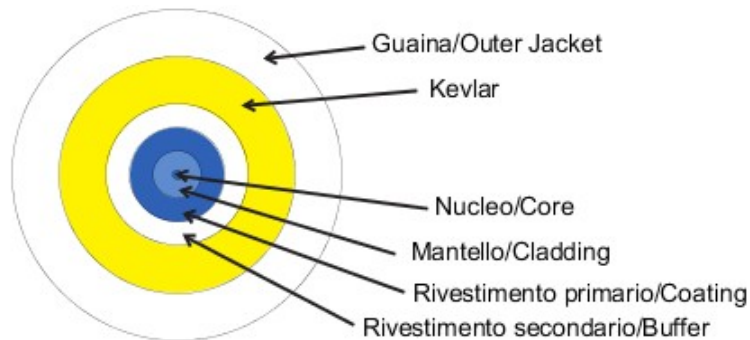

DIMENSIONAL

STANDARDS/APPROVALS

GEWISS S.p.A. Via A. Volta, 1
24069 Cenate Sotto - Bergamo - Italy
tel. +39 035 94 61 11 fax +39 035 94 69 09

www.gewiss.com
sat@gewiss.com
Last update 19/08/2021

Data, measures, designs and pictures are shown only as informative purposes, and could be changed without previous notice