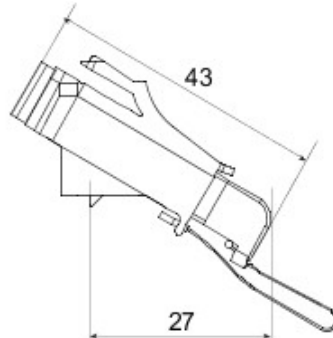

DIMENSIONAL

STANDARDS/APPROVALS

GEWISS S.p.A. Via A. Volta, 1
24069 Cenate Sotto - Bergamo - Italy
tel. +39 035 94 61 11 fax +39 035 94 69 09

www.gewiss.com
sat@gewiss.com
Last update 19/08/2021

Data, measures, designs and pictures are shown only as informative purposes, and could be changed without previous notice