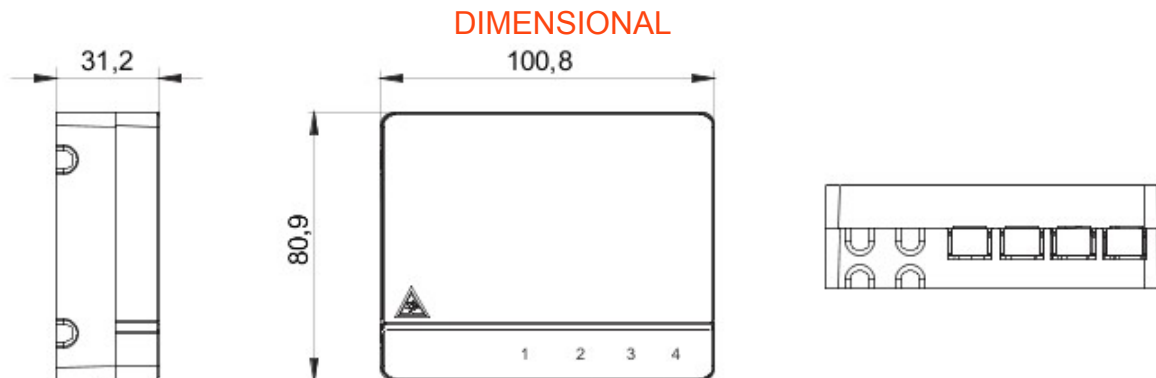

Categorie	Apartment Optical Termination Box	Material	Plastic
Culoare	Alb	Caracteristici	With 4 SC/APC adapters
Dimensiuni LxHxP (mm)	101x85x31	Instalare	Wall mount/In multimedia boards

STANDARDS/APPROVALS