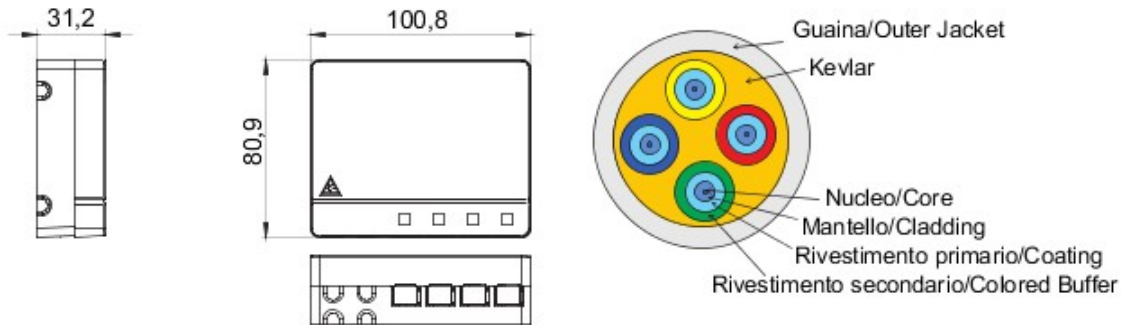

DIMENSIONAL

STANDARDS/APPROVALS

GEWISS S.p.A. Via A. Volta, 1
24069 Cenate Sotto - Bergamo - Italy
tel. +39 035 94 61 11 fax +39 035 94 69 09

www.gewiss.com
sat@gewiss.com
Last update 19/08/2021

Data, measures, designs and pictures are shown only as informative purposes, and could be changed without previous notice