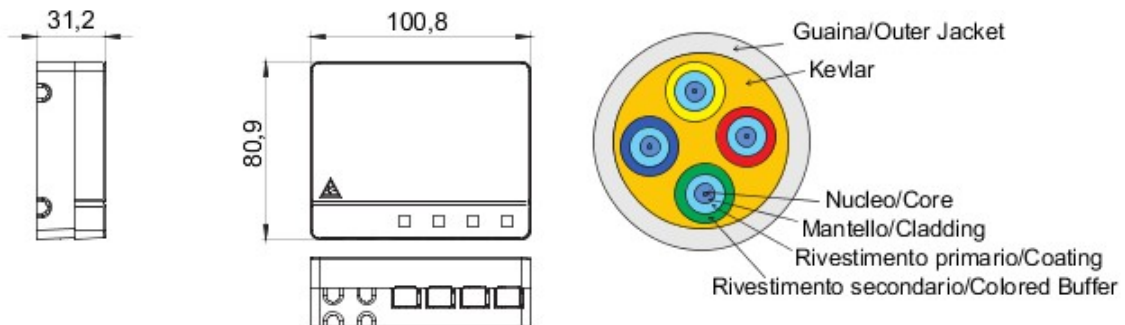

DIMENSIONAL

STANDARDS/APPROVALS

GEWISS S.p.A. Via A. Volta, 1
24069 Cenate Sotto - Bergamo - Italy
tel. +39 035 94 61 11 fax +39 035 94 69 09

www.gewiss.com
sat@gewiss.com
Last update 19/08/2021

Data, measures, designs and pictures are shown only as informative purposes, and could be changed without previous notice