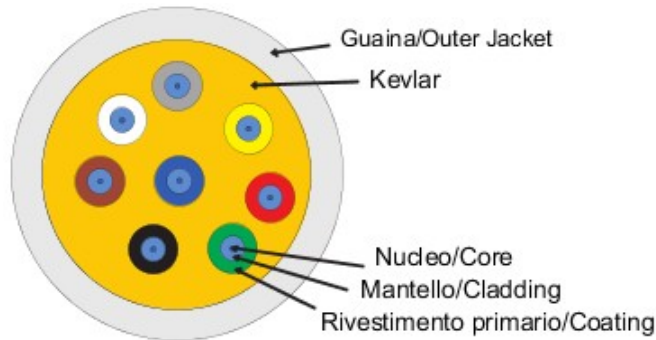

DIMENSIONAL

STANDARDS/APPROVALS

GEWISS S.p.A. Via A. Volta, 1
24069 Cenate Sotto - Bergamo - Italy
tel. +39 035 94 61 11 fax +39 035 94 69 09

www.gewiss.com
sat@gewiss.com
Last update 19/08/2021

Data, measures, designs and pictures are shown only as informative purposes, and could be changed without previous notice