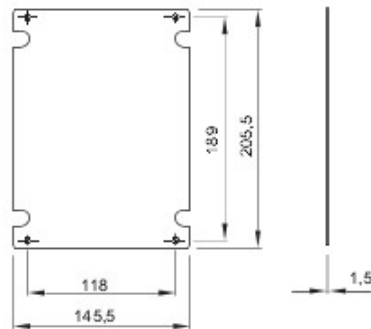

Pentru tablouri LxH (mm)	200x254	Pentru tablouri	44 CEP
Tip de material	Metal zincat	Electrocod	1320

DIMENSIONAL

GEWISS S.p.A. Via A. Volta, 1
24069 Cenate Sotto - Bergamo - Italy
tel. +39 035 94 61 11 fax +39 035 94 69 09

www.gewiss.com
sat@gewiss.com
Last update 19/08/2021

Data, measures, designs and pictures are shown only as informative purposes, and could be changed without previous notice