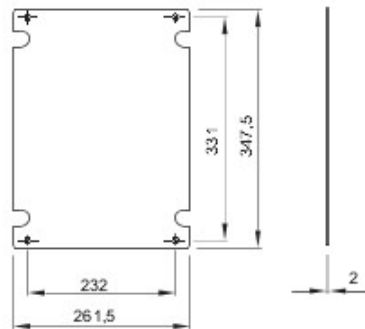

Pentru tablouri LxH (mm)	316x396	Pentru tablouri	44 CEP
Tip de material	Metal zincat	Electrocod	1320

DIMENSIONAL

GEWISS S.p.A. Via A. Volta, 1
24069 Cenate Sotto - Bergamo - Italy
tel. +39 035 94 61 11 fax +39 035 94 69 09

www.gewiss.com
sat@gewiss.com
Last update 19/08/2021

Data, measures, designs and pictures are shown only as informative purposes, and could be changed without previous notice