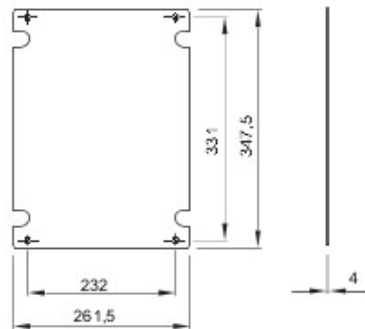

Pentru tablouri LxH (mm)	316x396	Pentru tablouri	44 CEP
Tip de material	Clasă	Electrocod	1320

DIMENSIONAL

GEWISS S.p.A. Via A. Volta, 1
24069 Cenate Sotto - Bergamo - Italy
tel. +39 035 94 61 11 fax +39 035 94 69 09

www.gewiss.com
sat@gewiss.com
Last update 19/08/2021

Data, measures, designs and pictures are shown only as informative purposes, and could be changed without previous notice