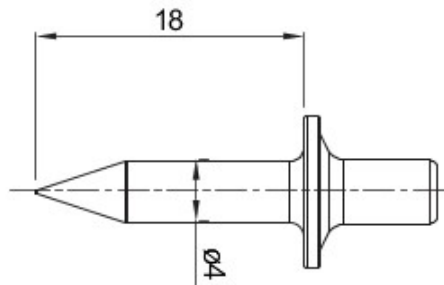

Descriere

Cui din oțel - 18mm Electrocod

215

DIMENSIONAL

GEWISS S.p.A. Via A. Volta, 1
24069 Cenate Sotto - Bergamo - Italy
tel. +39 035 94 61 11 fax +39 035 94 69 09

www.gewiss.com
sat@gewiss.com
Last update 19/08/2021

Data, measures, designs and pictures are shown only as informative purposes, and could be changed without previous notice