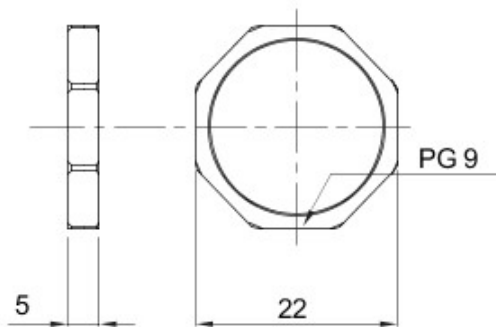

Culoare	Gri RAL 7035	Material	Nylon
Pas	PG9	Descriere	Piuliță de fixare
Tip	Hexagonal	Electrocod	36B

### DIMENSIONAL

GEWISS S.p.A. Via A. Volta, 1  
24069 Cenate Sotto - Bergamo - Italy  
tel. +39 035 94 61 11 fax +39 035 94 69 09

www.gewiss.com  
sat@gewiss.com  
Last update 19/08/2021

Data, measures, designs and pictures are shown only as informative purposes, and could be changed without previous notice