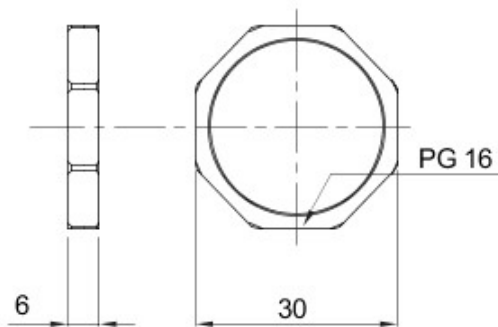

Culoare	Gri RAL 7035	Material	Nylon
Pas	PG16	Descriere	Piuliță de fixare
Tip	Hexagonal	Electrocod	36B

#### DIMENSIONAL

GEWISS S.p.A. Via A. Volta, 1  
24069 Cenate Sotto - Bergamo - Italy  
tel. +39 035 94 61 11 fax +39 035 94 69 09

www.gewiss.com  
sat@gewiss.com  
Last update 19/08/2021

Data, measures, designs and pictures are shown only as informative purposes, and could be changed without previous notice