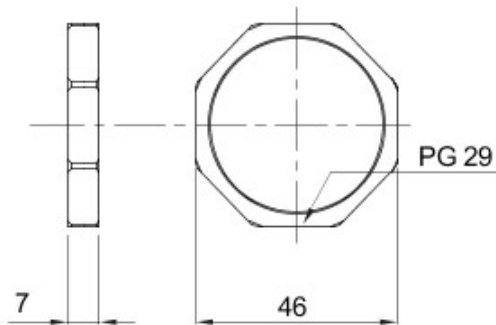

Culoare	Gri RAL 7035	Material	Nylon
Pas	PG29	Descriere	Piuliță de fixare
Tip	Hexagonal	Electrocod	36B

### DIMENSIONAL

GEWISS S.p.A. Via A. Volta, 1  
24069 Cenate Sotto - Bergamo - Italy  
tel. +39 035 94 61 11 fax +39 035 94 69 09

www.gewiss.com  
sat@gewiss.com  
Last update 19/08/2021

Data, measures, designs and pictures are shown only as informative purposes, and could be changed without previous notice