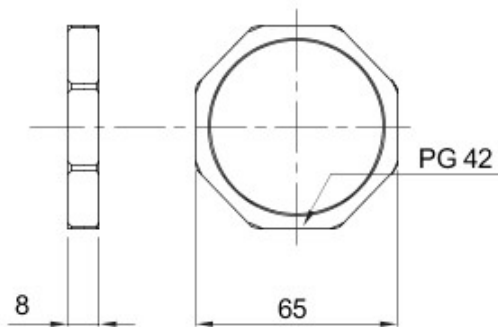

Culoare	Gri RAL 7035	Material	Nylon
Pas	PG42	Descriere	Piuliță de fixare
Tip	Hexagonal	Electrocod	36B

#### DIMENSIONAL

GEWISS S.p.A. Via A. Volta, 1  
24069 Cenate Sotto - Bergamo - Italy  
tel. +39 035 94 61 11 fax +39 035 94 69 09

www.gewiss.com  
sat@gewiss.com  
Last update 19/08/2021

Data, measures, designs and pictures are shown only as informative purposes, and could be changed without previous notice