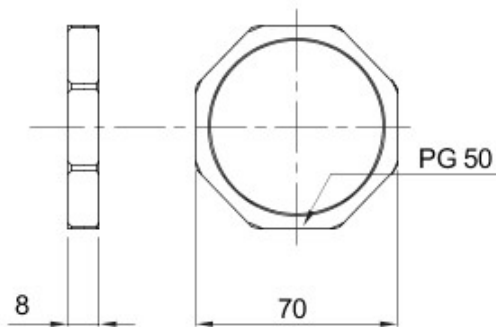

| | | | |
|---------|--------------|------------|-------------------|
| Culoare | Gri RAL 7035 | Material | Nylon |
| Pas | PG48 | Descriere | Piuliță de fixare |
| Tip | Hexagonal | Electrocod | 36B |

DIMENSIONAL

GEWISS S.p.A. Via A. Volta, 1
24069 Cenate Sotto - Bergamo - Italy
tel. +39 035 94 61 11 fax +39 035 94 69 09

www.gewiss.com
sat@gewiss.com
Last update 19/08/2021

Data, measures, designs and pictures are shown only as informative purposes, and could be changed without previous notice