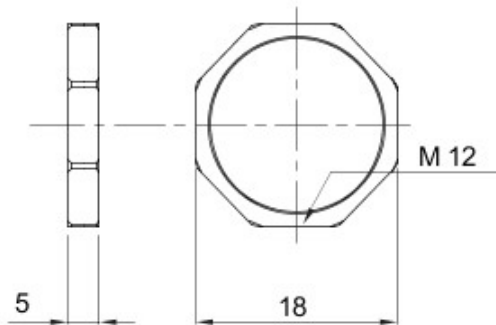

|         |              |            |                   |
|---------|--------------|------------|-------------------|
| Culoare | Gri RAL 7035 | Material   | Nylon             |
| Pas     | M12          | Descriere  | Piuliță de fixare |
| Tip     | Hexagonal    | Electrocod | 36B               |

### DIMENSIONAL

GEWISS S.p.A. Via A. Volta, 1  
24069 Cenate Sotto - Bergamo - Italy  
tel. +39 035 94 61 11 fax +39 035 94 69 09

www.gewiss.com  
sat@gewiss.com  
Last update 19/08/2021

Data, measures, designs and pictures are shown only as informative purposes, and could be changed without previous notice