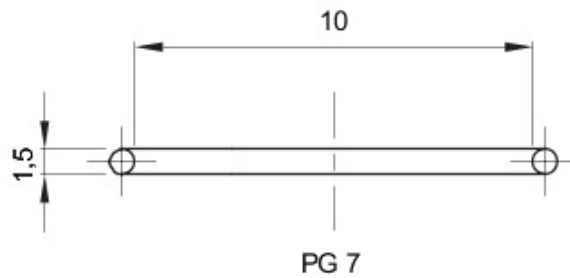

Pentru capace cu pas
Electrocod

PG7 Descriere
36B

Garnitură inelară pentru capace

DIMENSIONAL

GEWISS S.p.A. Via A. Volta, 1
24069 Cenate Sotto - Bergamo - Italy
tel. +39 035 94 61 11 fax +39 035 94 69 09

www.gewiss.com
sat@gewiss.com
Last update 19/08/2021

Data, measures, designs and pictures are shown only as informative purposes, and could be changed without previous notice