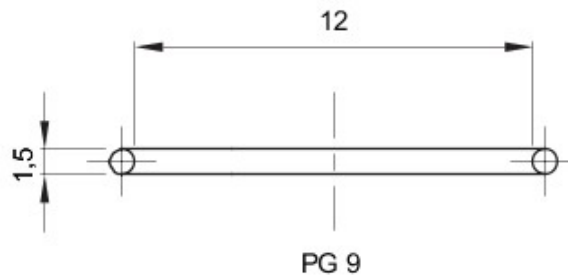

Pentru capace cu pas  
Electrocod

PG9 Descriere  
36B

Garnitură inelară pentru capace

### DIMENSIONAL

GEWISS S.p.A. Via A. Volta, 1  
24069 Cenate Sotto - Bergamo - Italy  
tel. +39 035 94 61 11 fax +39 035 94 69 09

www.gewiss.com  
sat@gewiss.com  
Last update 19/08/2021

Data, measures, designs and pictures are shown only as informative purposes, and could be changed without previous notice