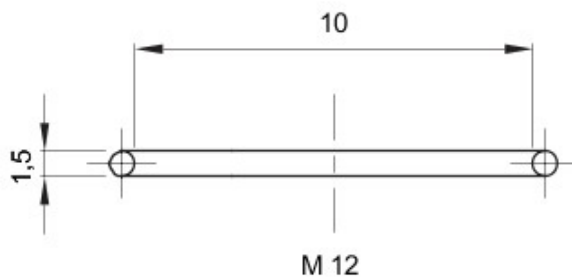

Pentru capace cu pas
Electrocod

M12 Descriere
36B

Garnitură inelară pentru capace

DIMENSIONAL

GEWISS S.p.A. Via A. Volta, 1
24069 Cenate Sotto - Bergamo - Italy
tel. +39 035 94 61 11 fax +39 035 94 69 09

www.gewiss.com
sat@gewiss.com
Last update 19/08/2021

Data, measures, designs and pictures are shown only as informative purposes, and could be changed without previous notice