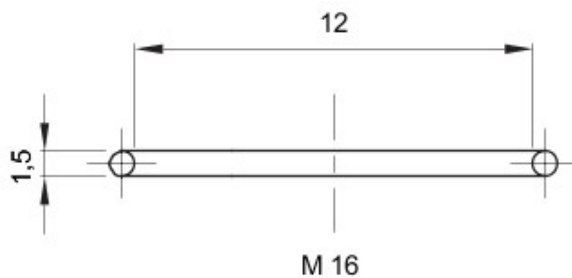

Pentru capace cu pas
Electrocod

M16 Descriere
36B

Garnitură inelară pentru capace

DIMENSIONAL

GEWISS S.p.A. Via A. Volta, 1
24069 Cenate Sotto - Bergamo - Italy
tel. +39 035 94 61 11 fax +39 035 94 69 09

www.gewiss.com
sat@gewiss.com
Last update 19/08/2021

Data, measures, designs and pictures are shown only as informative purposes, and could be changed without previous notice