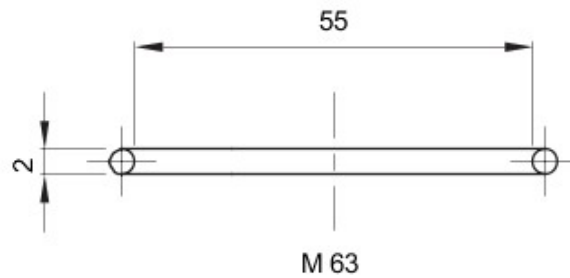

Pentru capace cu pas
Electrocod

M63 Descriere
36B

Garnitură inelară pentru capace

DIMENSIONAL

GEWISS S.p.A. Via A. Volta, 1
24069 Cenate Sotto - Bergamo - Italy
tel. +39 035 94 61 11 fax +39 035 94 69 09

www.gewiss.com
sat@gewiss.com
Last update 19/08/2021

Data, measures, designs and pictures are shown only as informative purposes, and could be changed without previous notice