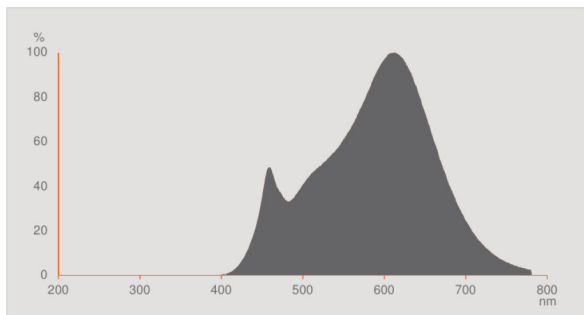

LDC typ cone

Spectral power distribution

LOGISTICAL DATA

Product code	Packaging unit (Pieces/Unit)	Dimensions (length x width x height)	Gross weight	Volume
4058075095366	Folding carton box 1	49 mm x 49 mm x 62 mm	55.00 g	0.15 dm³
4058075095373	Shipping carton box 10	257 mm x 110 mm x 70 mm	598.00 g	1.98 dm³

The mentioned product code describes the smallest quantity unit which can be ordered. One shipping unit can contain one or more single products. When placing an order, for the quantity please enter single or multiples of a shipping unit.

REFERENCES / LINKS

For dimming conformity see

- www.ledvance.com/dim

For further products and actual information concerning LED lamps see

- www.ledvance.com/ledlamps

For Guarantee see

- www.ledvance.com/guarantee

DISCLAIMER

Subject to change without notice. Errors and omission excepted. Always make sure to use the most recent release.