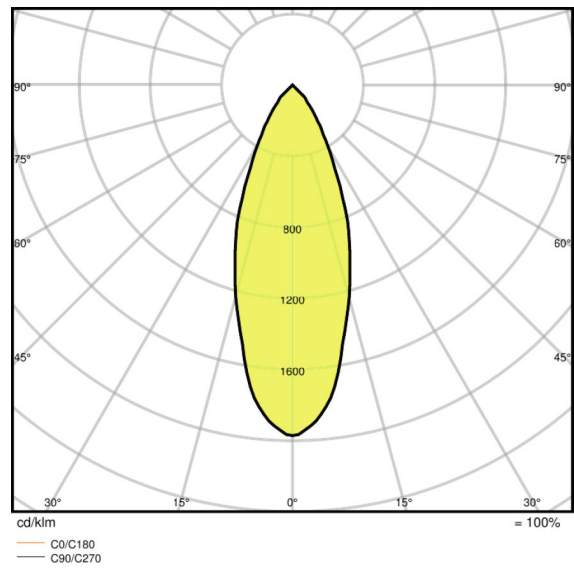

Energy consumption

6 kWh/1000h

Country-specific categorizations

Order reference

LPPAR16D5036 5,

Light Distribution

LDC typ polar