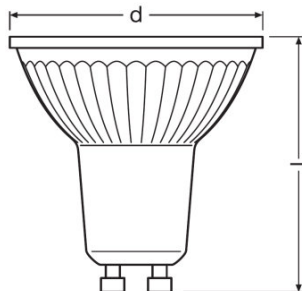

### Photometrical data

Nominal luminous flux	350 lm
Rated luminous flux	350 lm
Rated color temperature	3000 K
Lumen main.fact.at end of nom.life time	0.70
Light color (designation)	Warm White
Color temperature	3000 K
Luminous flux	350 lm
Color rendering index Ra	$\geq 90$
Standard deviation of color matching	$\leq 5$ sdc <sub>m</sub>
Color rendering index Ra	$\geq 90$
Nominal useful luminous flux 90°	350 lm
Rated useful luminous flux 90°	350 lm
Rated peak intensity	720 cd

### Light technical data

Beam angle	36 °
Warm-up time (60 %)	< 0.50 s
Starting time	< 0.5 s
Nominal beam angle	36 °
Rated beam angle (half peak value)	36.00 °

Dimensions & weight

<b>Overall length</b>	55.0 mm
<b>Diameter</b>	51.0 mm
<b>Outer bulb</b>	PAR51
<b>Length</b>	55.0 mm
<b>Maximum diameter</b>	51.0 mm