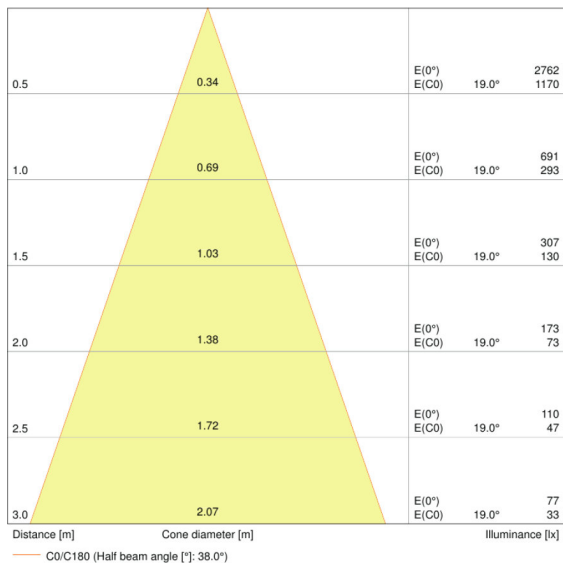

Energy consumption

6 kWh/1000h

Country-specific categorizations

Order reference

LPPAR16D5036 5,

Light Distribution

LDC typ polar