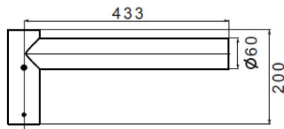

Gama URBAN [O3]

Single pole head bracket

Culoare	Gri grafit	Descriere	Individual
Greutate (Kg)	2	Lungimea	400 mm
Electrocod	240		

DIMENSIONAL

PHOTOMETRIC DISTRIBUTION

TECHNICAL SYMBOLOGY