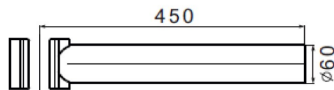

Gama URBAN [O3]

Single intermediate variable height bracket

Culoare	Gri grafit	Descriere	Individual intermediar
Greutate (Kg)	2.5	Lungimea	400 mm
Electrocod	240		

DIMENSIONAL

PHOTOMETRIC DISTRIBUTION

TECHNICAL SYMBOLOGY