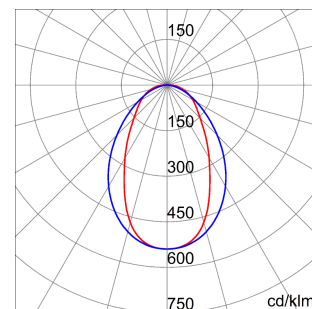

DIMENSIONAL

PHOTOMETRIC DISTRIBUTION

TECHNICAL SYMBOLOGY

IP

IP66/IP69

IK

IK08

GWT