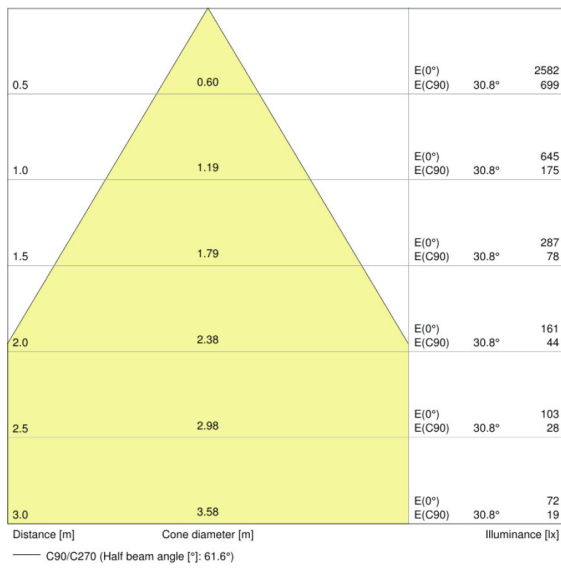

Energy consumption

8 kWh/1000h

Country-specific categorizations

Order reference

LPPAR16D8060 8W

Light Distribution

LDC typ polar