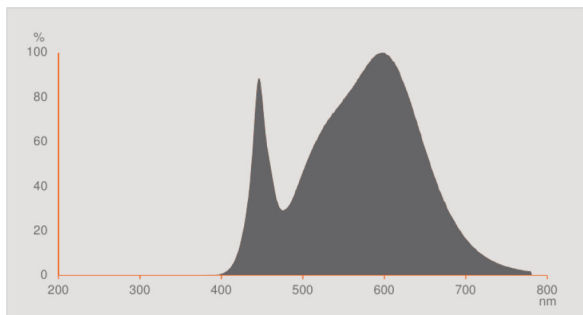

LDC typ cone

Spectral power distribution

LOGISTICAL DATA

Product code	Packaging unit (Pieces/Unit)	Dimensions (length x width x height)	Gross weight	Volume
4058075095502	Folding carton box 1	49 mm x 49 mm x 62 mm	63.00 g	0.15 dm³
4058075095519	Shipping carton box 10	255 mm x 107 mm x 72 mm	699.00 g	1.96 dm³

The mentioned product code describes the smallest quantity unit which can be ordered. One shipping unit can contain one or more single products. When placing an order, for the quantity please enter single or multiples of a shipping unit.

REFERENCES / LINKS

For dimming conformity see

- www.ledvance.com/dim

For further products and actual information concerning LED lamps see

- www.ledvance.com/ledlamps

For Guarantee see

- www.ledvance.com/guarantee

DISCLAIMER

Subject to change without notice. Errors and omission excepted. Always make sure to use the most recent release.