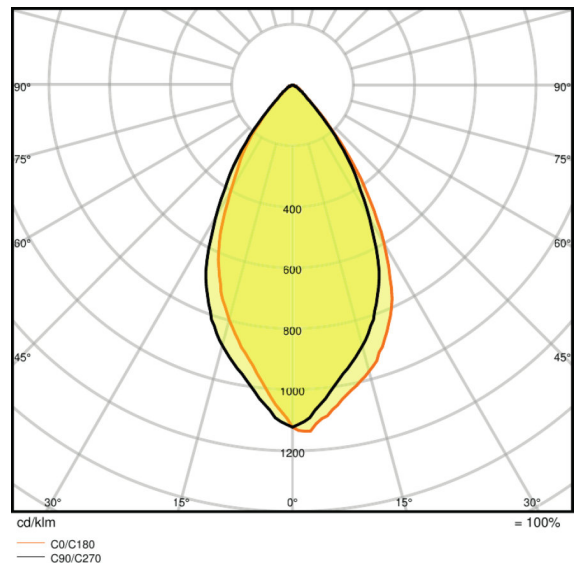

Energy consumption

8 kWh/1000h

Country-specific categorizations

Order reference

LPPAR16D8060 8W

Light Distribution

LDC typ polar