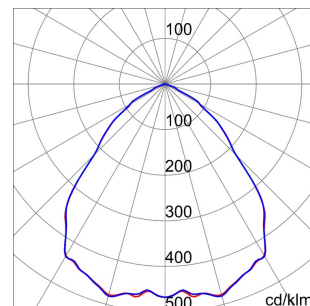

PHOTOMETRIC DISTRIBUTION