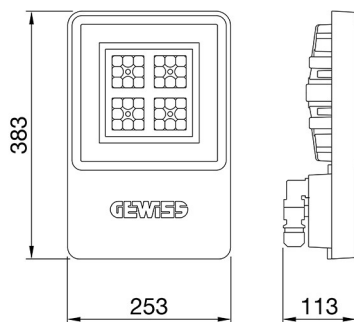

SMART[4]

Smart [4] is a series of LED indoor appliances suitable for the lighting of industries and sports facilities. It is available in HE (High Efficiency), HLO (High Lumen Output) and integrated DALI Emergency. Three different sizes available: 1M, 2M and 4M. The body is made of "Halogen-free" nylon loaded with grey glass fibre (RAL7035) with vent and anti-condensation device in aluminium alloy EN AB 44300. It is equipped with a dual optical system that includes a metallic reflector with ARRAY optics and a metallic reflector with UV stabilized PMMA lenses, with high efficiency, which allow a wide variety of light distributions 30°, 60°, 90°, Asymmetric and Elliptical. The version with through wiring has pre-wired mechanical and electrical connection components. Suspension, wall and projection appliances can be installed. It is available with three types of Colour Temperature (3000K / 4000K / 5700K), Color Rendering Index CRI>80 and two power supply options (ON/OFF or DALI).

DIMENSIONAL

PHOTOMETRIC DISTRIBUTION

SMART[4]

TECHNICAL SYMBOLOGY

0,097 m²

IP
IP66

IK
IK08

GWT
850 °C