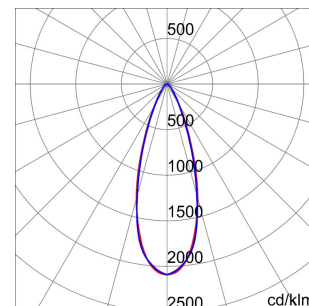

SMART[4]

Smart [4] is a series of LED indoor appliances suitable for the lighting of industries and sports facilities. It is available in HE (High Efficiency), HLO (High Lumen Output) and integrated DALI Emergency. Three different sizes available: 1M, 2M and 4M. The body is made of "Halogen-free" nylon loaded with grey glass fibre (RAL7035) with vent and anti-condensation device in aluminium alloy EN AB 44300. It is equipped with a dual optical system that includes a metallic reflector with ARRAY optics and a metallic reflector with UV stabilized PMMA lenses, with high efficiency, which allow a wide variety of light distributions 30°, 60°, 90°, Asymmetric and Elliptical. The version with through wiring has pre-wired mechanical and electrical connection components. Suspension, wall and projection appliances can be installed. It is available with three types of Colour Temperature (3000K / 4000K / 5700K), Color Rendering Index CRI>80 and two power supply options (ON/OFF or DALI).

DIMENSIONAL

PHOTOMETRIC DISTRIBUTION

SMART[4]

TECHNICAL SYMBOLOGY

0,097 m²

IP
IP66

IK
IK08

GWT
850 °C