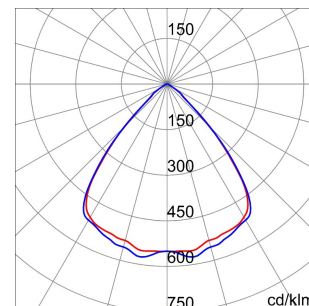

PHOTOMETRIC DISTRIBUTION