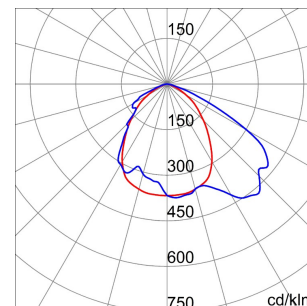

SMART[4]

Smart [4] is a series of LED indoor appliances suitable for the lighting of industries and sports facilities. It is available in HE (High Efficiency), HLO (High Lumen Output) and integrated DALI Emergency. Three different sizes available: 1M, 2M and 4M. The body is made of "Halogen-free" nylon loaded with grey glass fibre (RAL7035) with vent and anti-condensation device in aluminium alloy EN AB 44300. It is equipped with a dual optical system that includes a metallic reflector with ARRAY optics and a metallic reflector with UV stabilized PMMA lenses, with high efficiency, which allow a wide variety of light distributions 30°, 60°, 90°, Asymmetric and Elliptical. The version with through wiring has pre-wired mechanical and electrical connection components. Suspension, wall and projection appliances can be installed. It is available with three types of Colour Temperature (3000K / 4000K / 5700K), Color Rendering Index CRI>80 and two power supply options (ON/OFF or DALI).

DIMENSIONAL

PHOTOMETRIC DISTRIBUTION

SMART[4]

TECHNICAL SYMBOLOGY

0,097 m²

IP
IP66

IK
IK08

GWT
850 °C