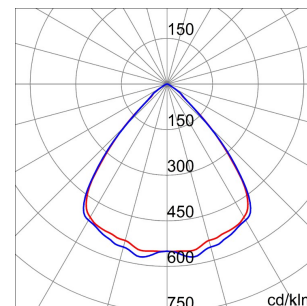

PHOTOMETRIC DISTRIBUTION