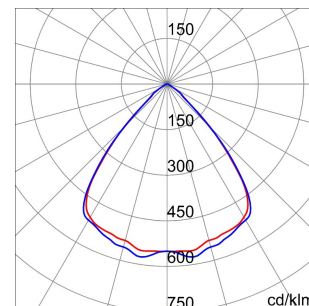

SMART[4]

Smart [4] is a series of LED indoor appliances suitable for the lighting of industries and sports facilities. It is available in HE (High Efficiency), HLO (High Lumen Output) and integrated DALI Emergency. Three different sizes available: 1M, 2M and 4M. The body is made of "Halogen-free" nylon loaded with grey glass fibre (RAL7035) with vent and anti-condensation device in aluminium alloy EN AB 44300. It is equipped with a dual optical system that includes a metallic reflector with ARRAY optics and a metallic reflector with UV stabilized PMMA lenses, with high efficiency, which allow a wide variety of light distributions 30°, 60°, 90°, Asymmetric and Elliptical. The version with through wiring has pre-wired mechanical and electrical connection components. Suspension, wall and projection appliances can be installed. It is available with three types of Colour Temperature (3000K / 4000K / 5700K), Color Rendering Index CRI>80 and two power supply options (ON/OFF or DALI).

DIMENSIONAL

PHOTOMETRIC DISTRIBUTION

SMART[4]

TECHNICAL SYMBOLOGY

0,097 m²

IP
IP66

IK
IK08

GWT
850 °C