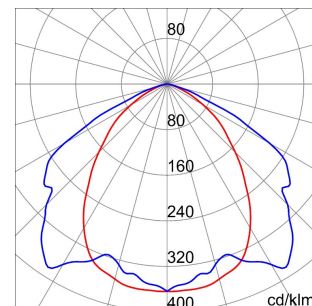

PHOTOMETRIC DISTRIBUTION