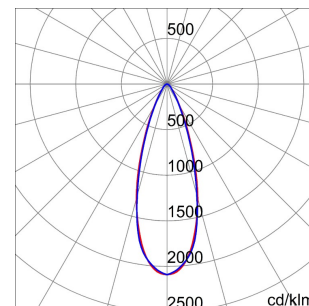

PHOTOMETRIC DISTRIBUTION